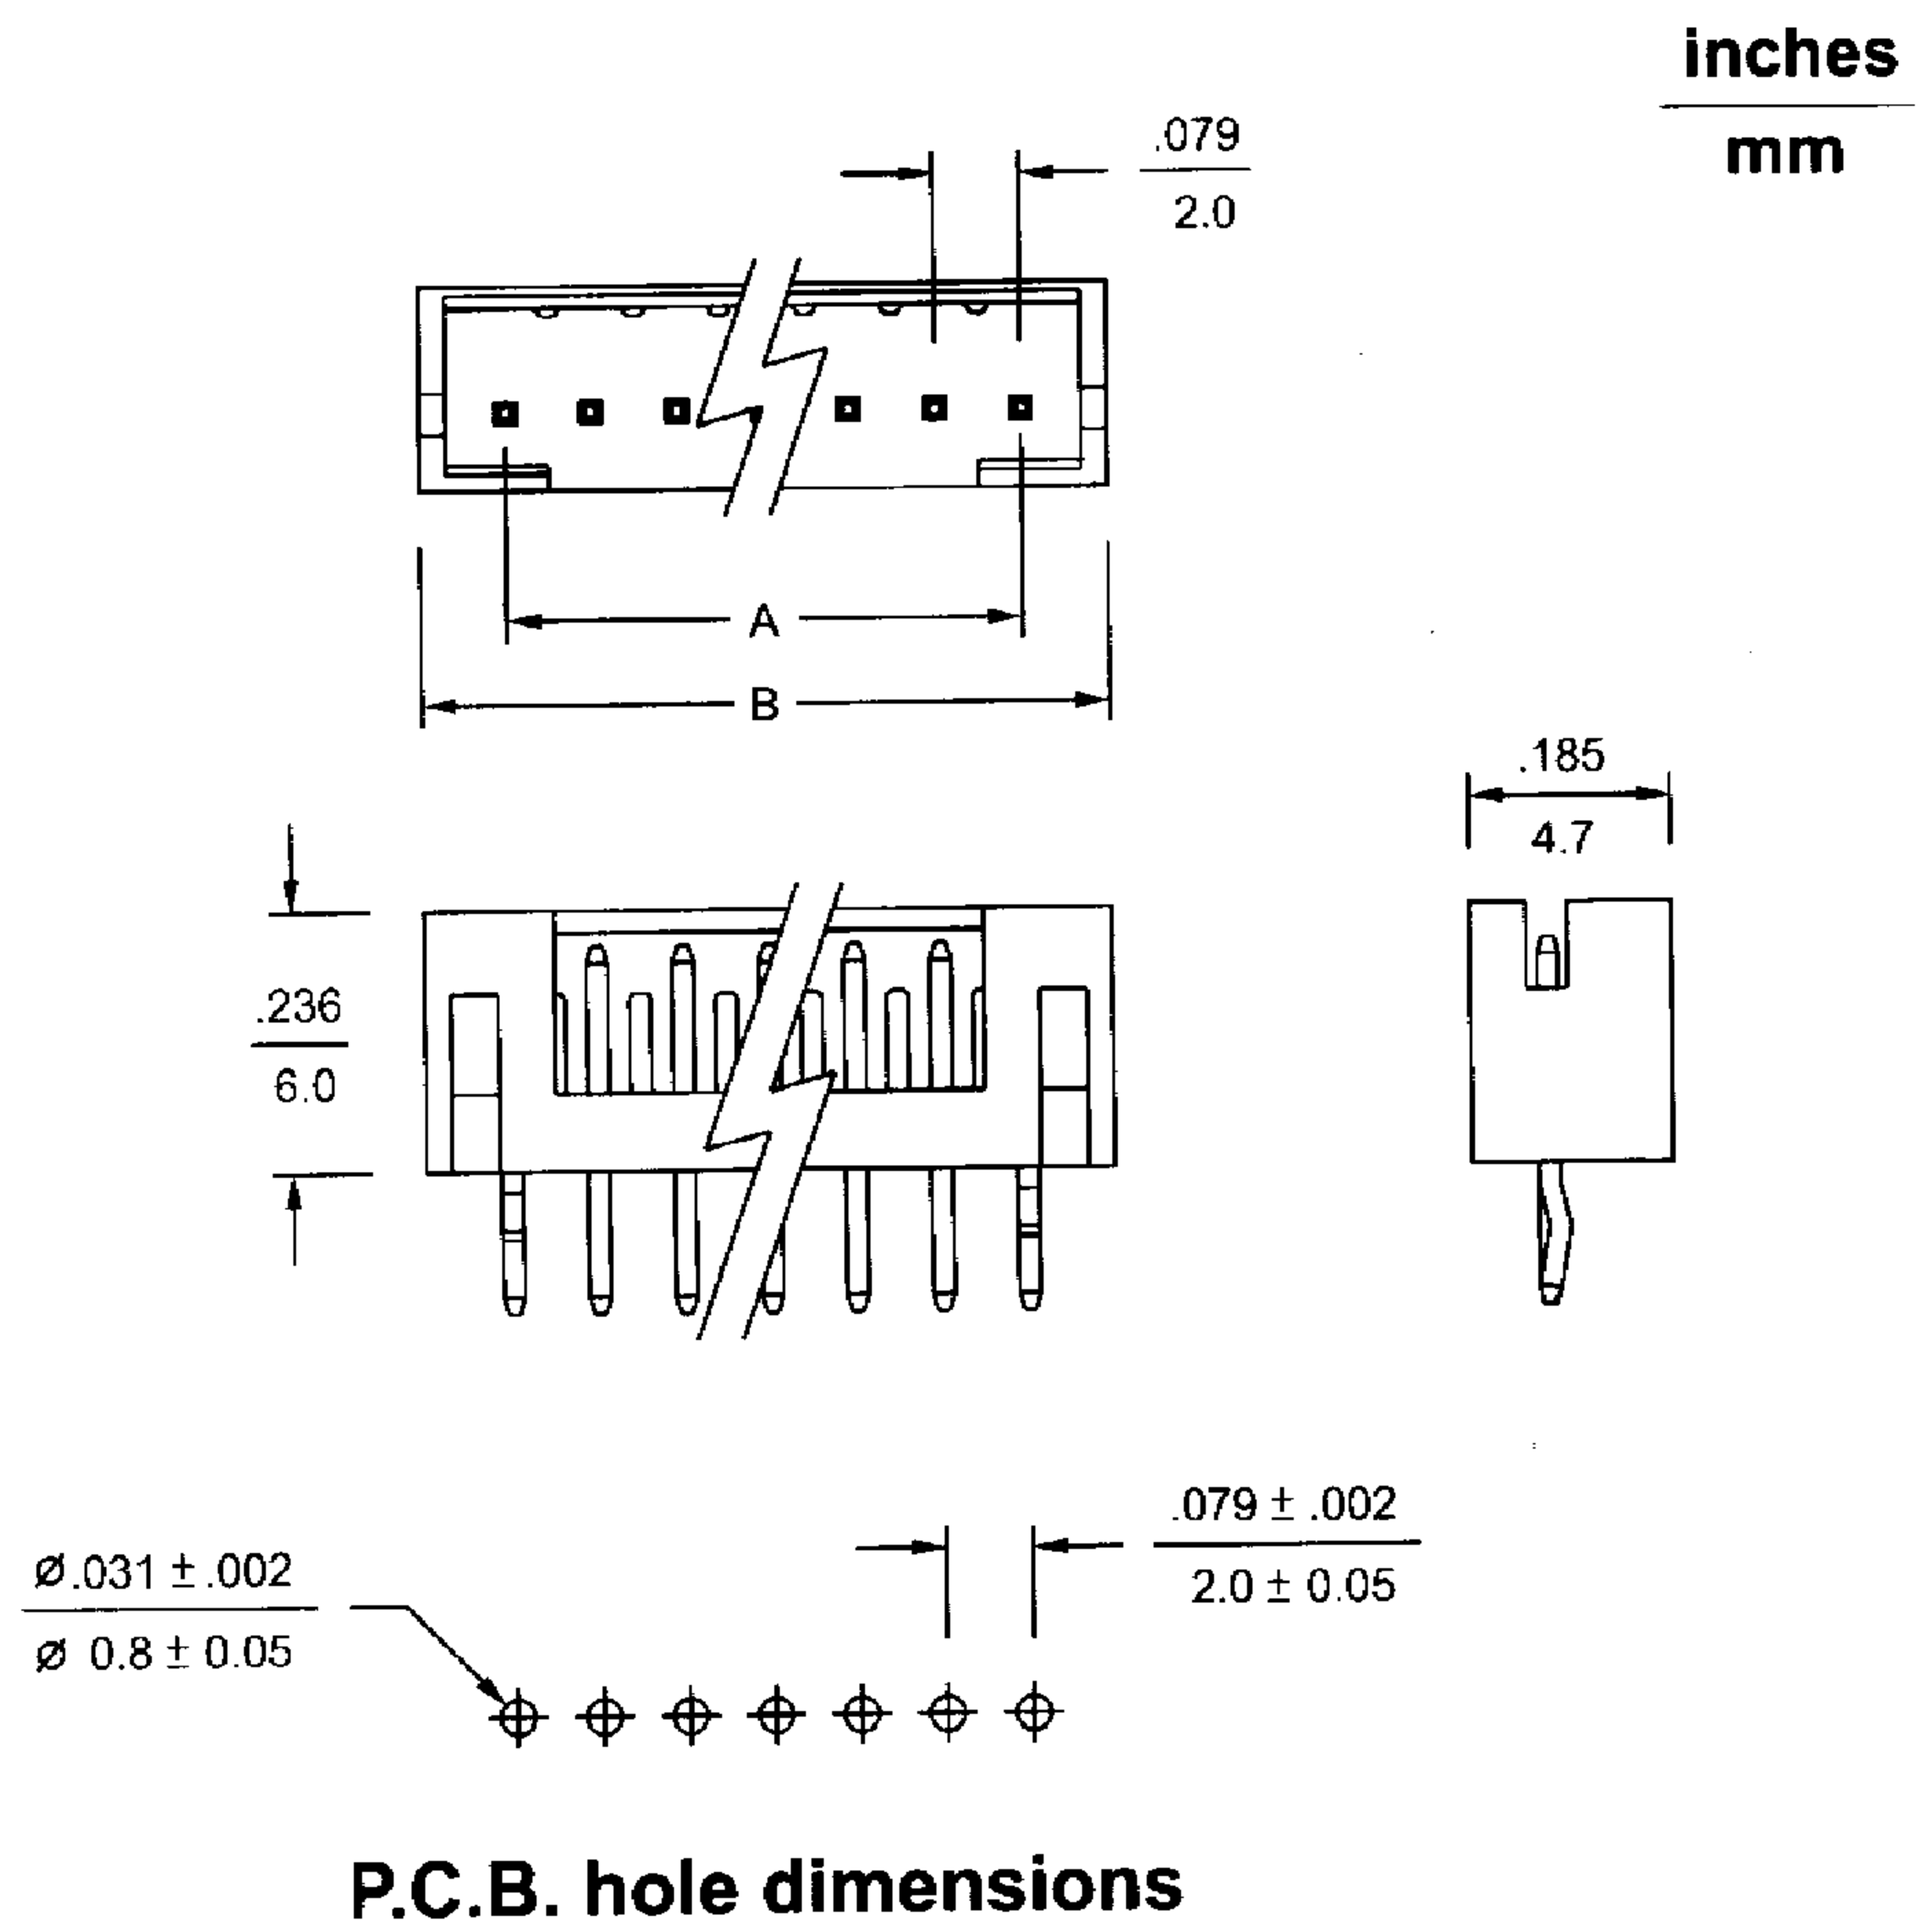

.079"(2.0mm) Center Headers

20003WS-N Series Vertical Header

- 2 ~ 15 circuits available
- .020"(0.50mm) straight square pins
- Contact: Tin-plated brass
- Insulation: Nylon 66, UL 94V-0
- Standard color: Orange
- Mates with 20003H-N series housing

20003WR-N Series Right Angle Header

- 2 ~ 15 circuits available
- .020"(0.50mm) right angle square pins
- Contact: Tin-plated brass
- Insulation: Nylon 66, UL 94V-0
- Standard color: Orange
- Mates with 20003H-N series housing

Dimensional Information - in (mm)

Circuits	Dim. A	Dim. B	Circuits	Dim. A	Dim. B	Circuits	Dim. A	Dim. B
2	0.079 (2.0)	0.236 (6.0)	7	0.472 (12.0)	0.630 (16.0)	12	0.866 (22.0)	1.024 (26.0)
3	0.157 (4.0)	0.315 (8.0)	8	0.551 (14.0)	0.709 (18.0)	13	0.945 (24.0)	1.102 (28.0)
4	0.236 (6.0)	0.394 (10.0)	9	0.630 (16.0)	0.787 (20.0)	14	1.024 (26.0)	1.181 (30.0)
5	0.315 (8.0)	0.472 (12.0)	10	0.709 (18.0)	0.866 (22.0)	15	1.102 (28.0)	1.260 (32.0)
6	0.394 (10.0)	0.551 (14.0)	11	0.787 (20.0)	0.945 (24.0)			