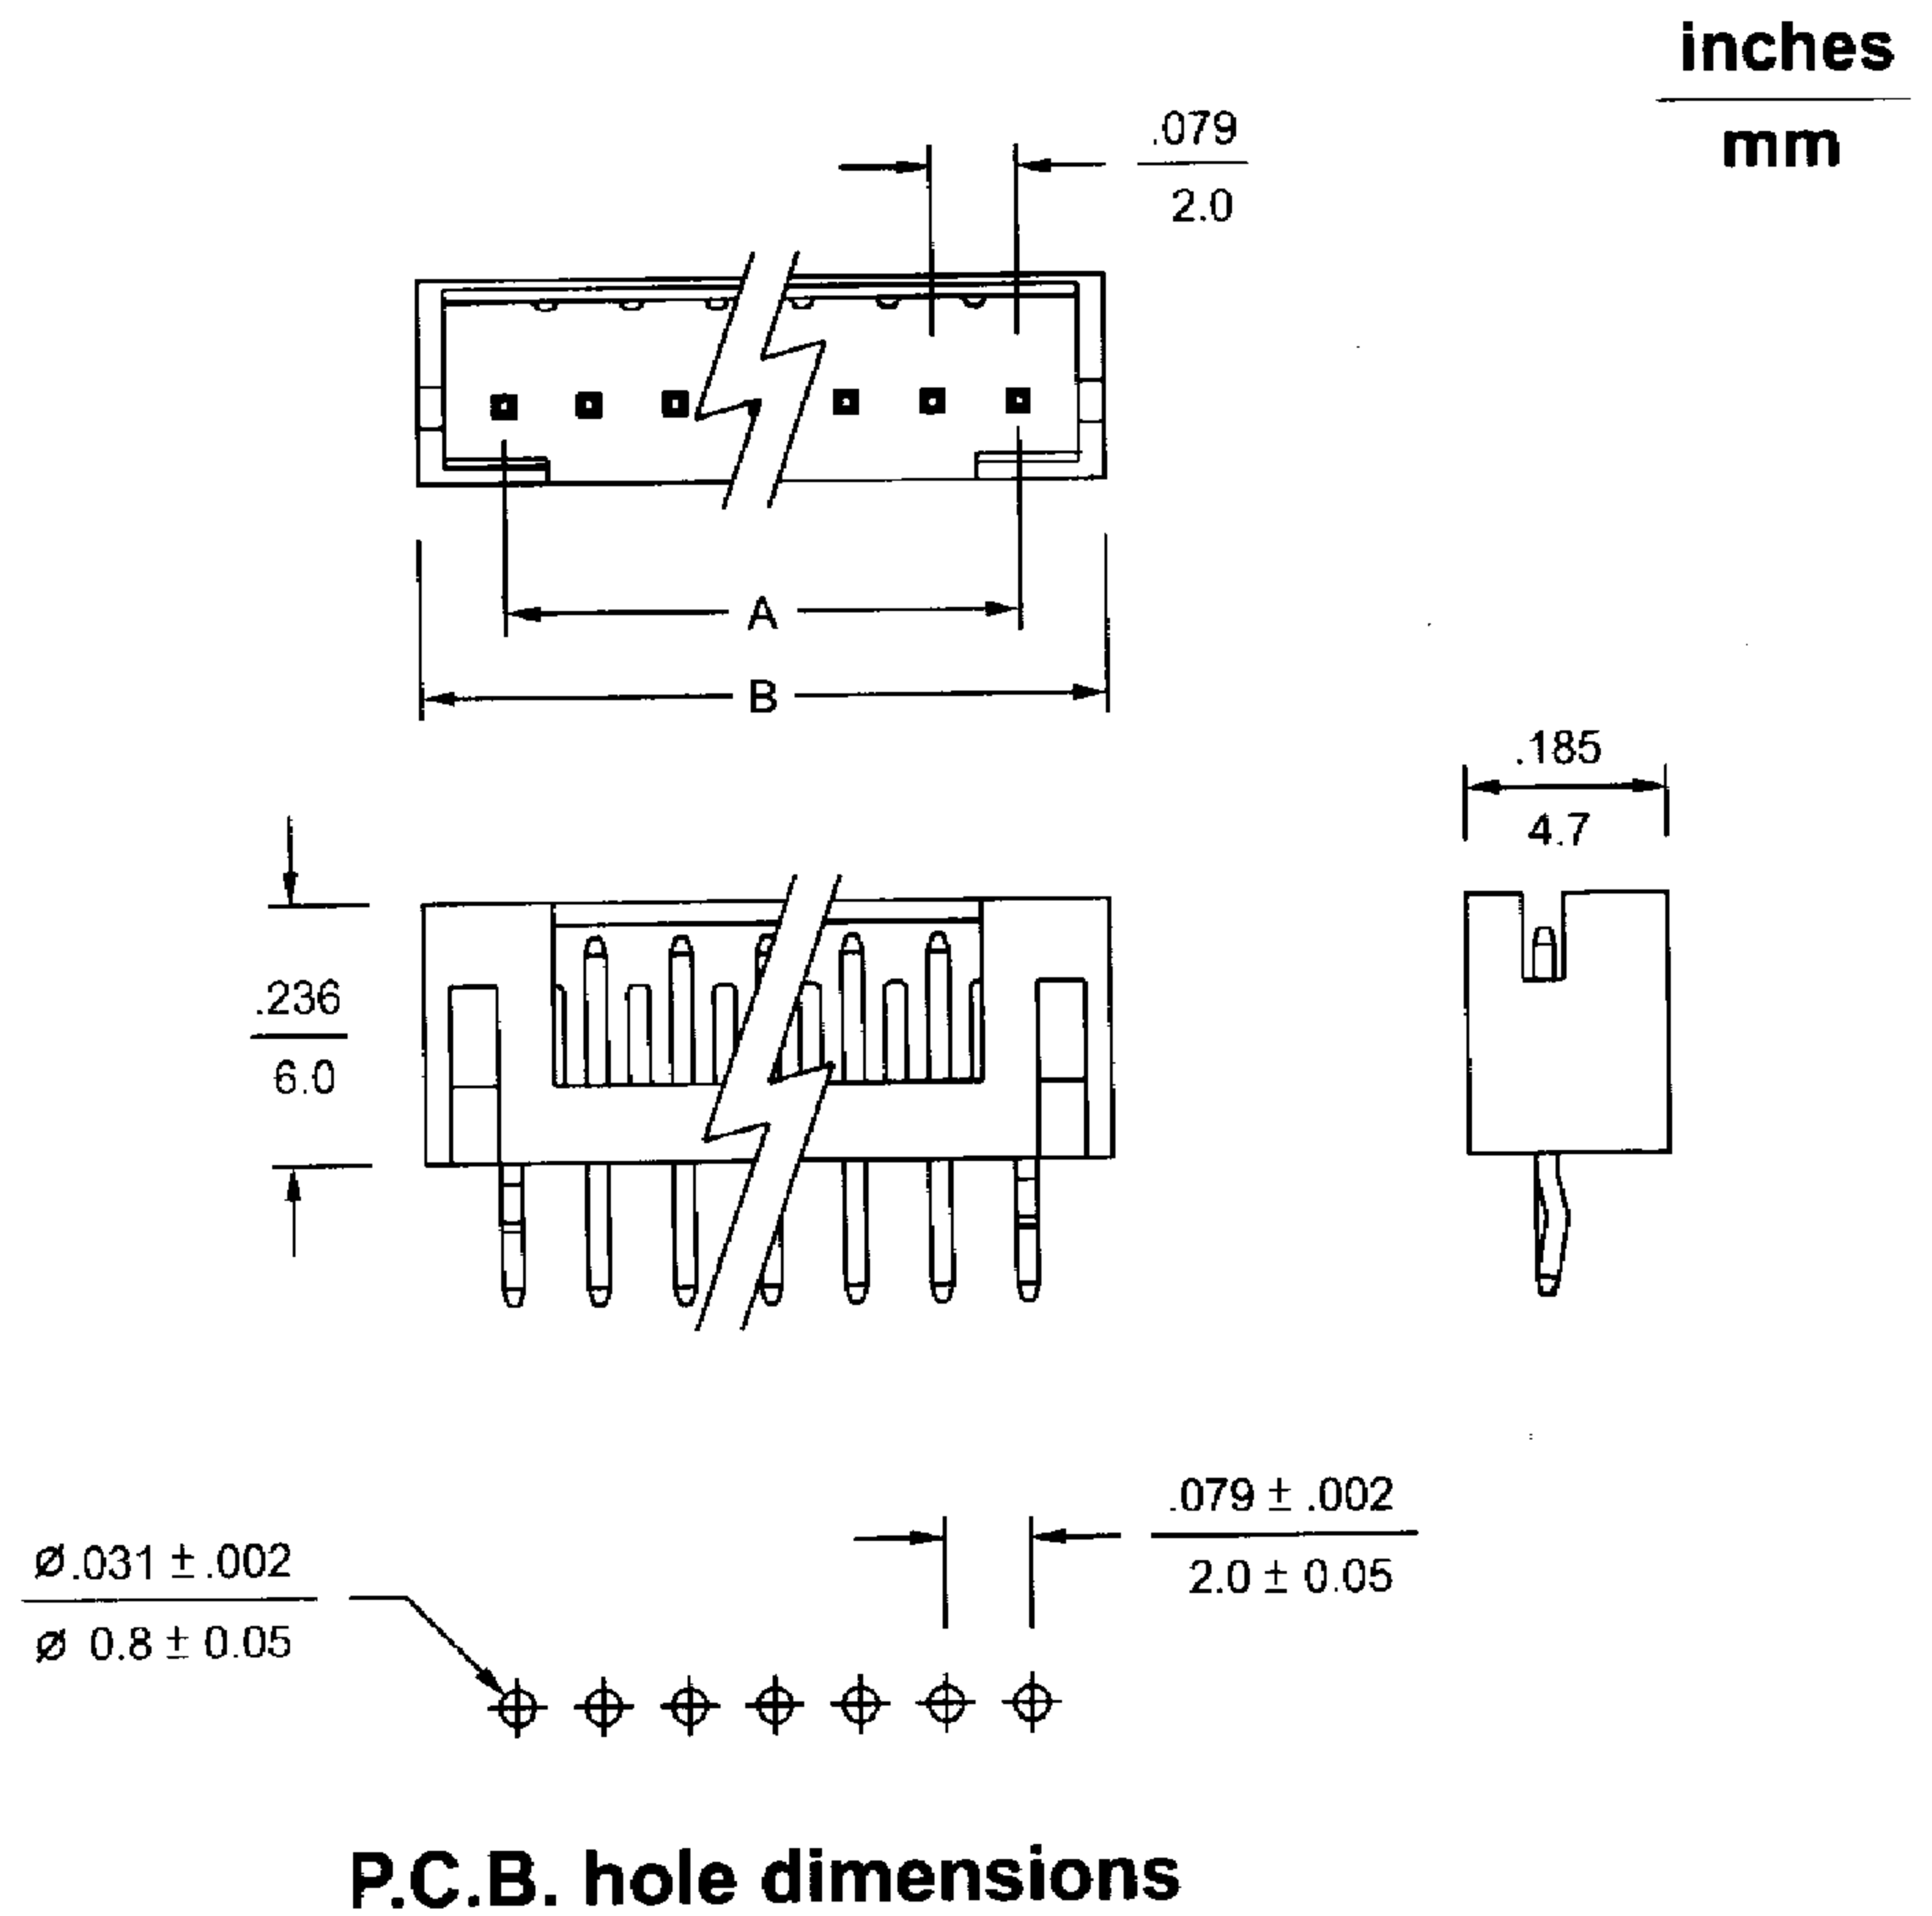

.079"(2.0mm) Center Headers

20003WS-N Series Vertical Header

- 2 ~ 15 circuits available
- .020"(0.50mm) straight square pins
- Contact: Tin-plated brass
- Insulation: Nylon 66, UL 94V-0
- Standard color: Orange
- Mates with 20003H-N series housing

20003WR-N Series Right Angle Header

- 2 ~ 15 circuits available
- .020"(0.50mm) right angle square pins
- Contact: Tin-plated brass
- Insulation: Nylon 66, UL 94V-0
- Standard color: Orange
- Mates with 20003H-N series housing