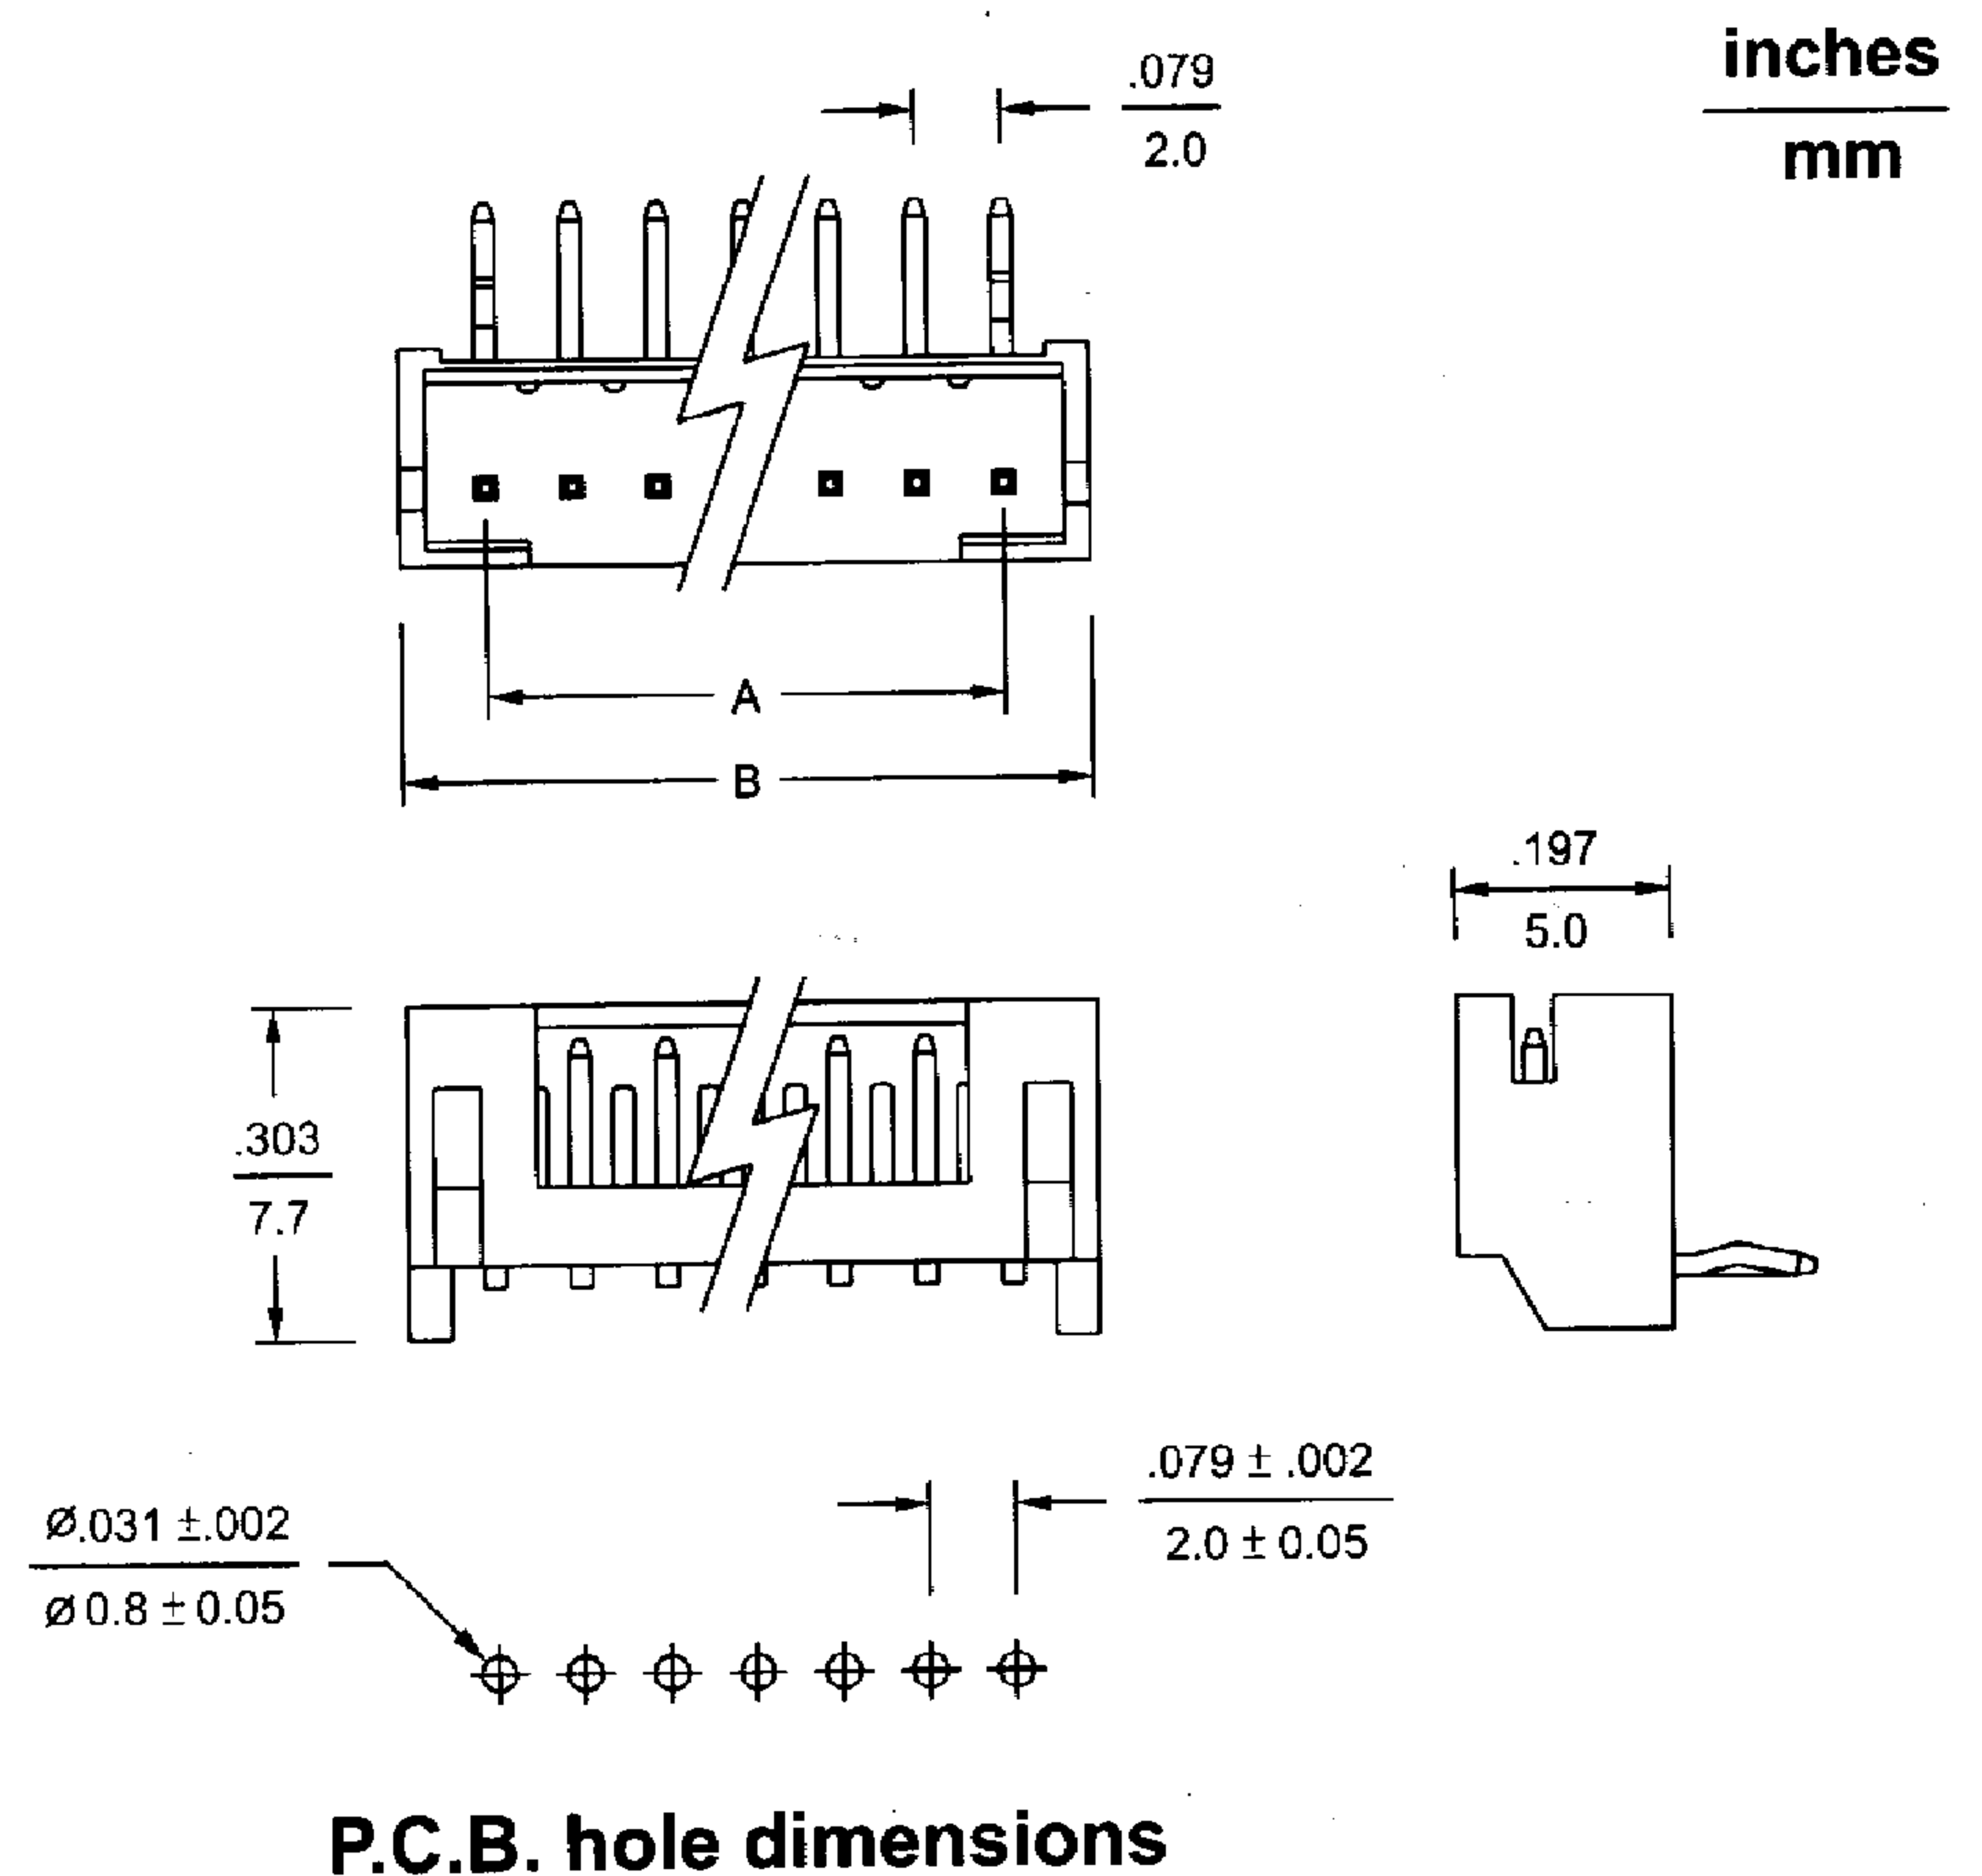

.079"(2.0mm) Center Headers

20003WS-N Series Vertical Header

- 2 ~ 15 circuits available
- .020"(0.50mm) straight square pins
- Contact: Tin-plated brass
- Insulation: Nylon 66, UL 94V-0
- Standard color: Orange
- Mates with 20003H-N series housing

20003WR-N Series Right Angle Header

- 2 ~ 15 circuits available
- .020"(0.50mm) right angle square pins
- Contact: Tin-plated brass
- Insulation: Nylon 66, UL 94V-0
- Standard color: Orange
- Mates with 20003H-N series housing