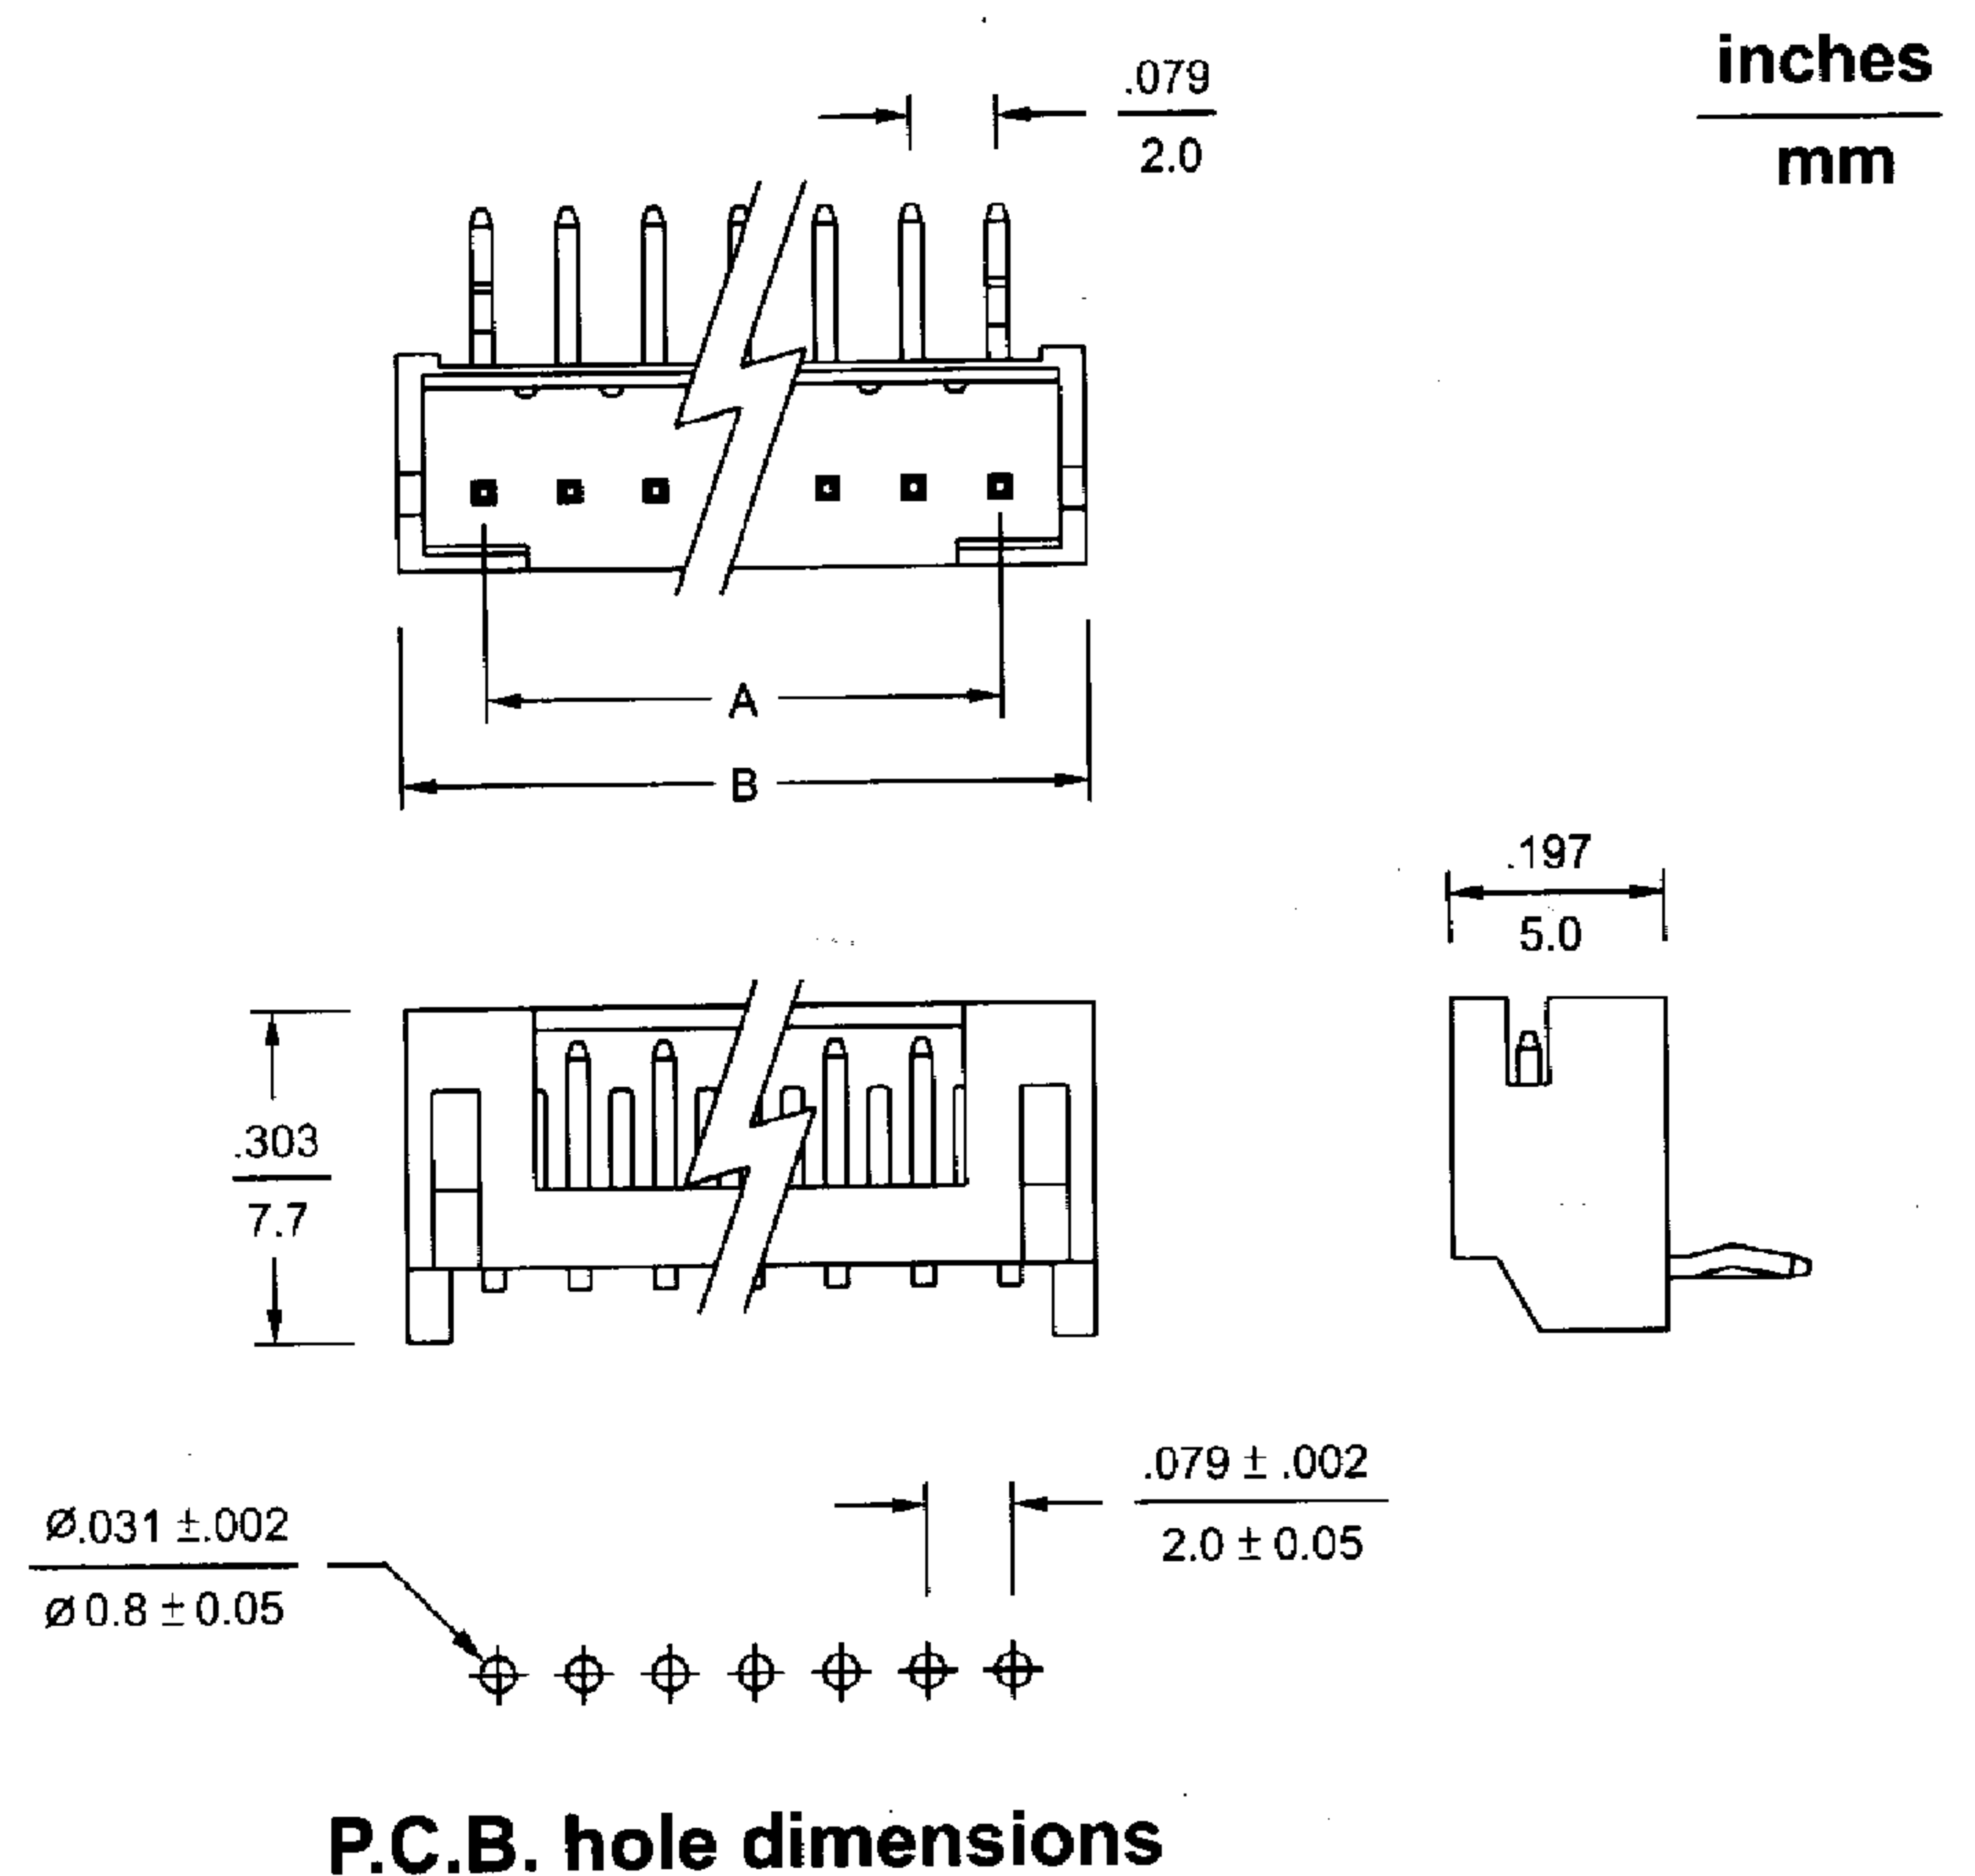

.079"(2.0mm) Center Headers

20003WS-N Series Vertical Header

- 2 ~ 15 circuits available
- .020"(0.50mm) straight square pins
- Contact: Tin-plated brass
- Insulation: Nylon 66, UL 94V-0
- Standard color: Orange
- Mates with 20003H-N series housing

20003WR-N Series Right Angle Header

- 2 ~ 15 circuits available
- .020"(0.50mm) right angle square pins
- Contact: Tin-plated brass
- Insulation: Nylon 66, UL 94V-0
- Standard color: Orange
- Mates with 20003H-N series housing